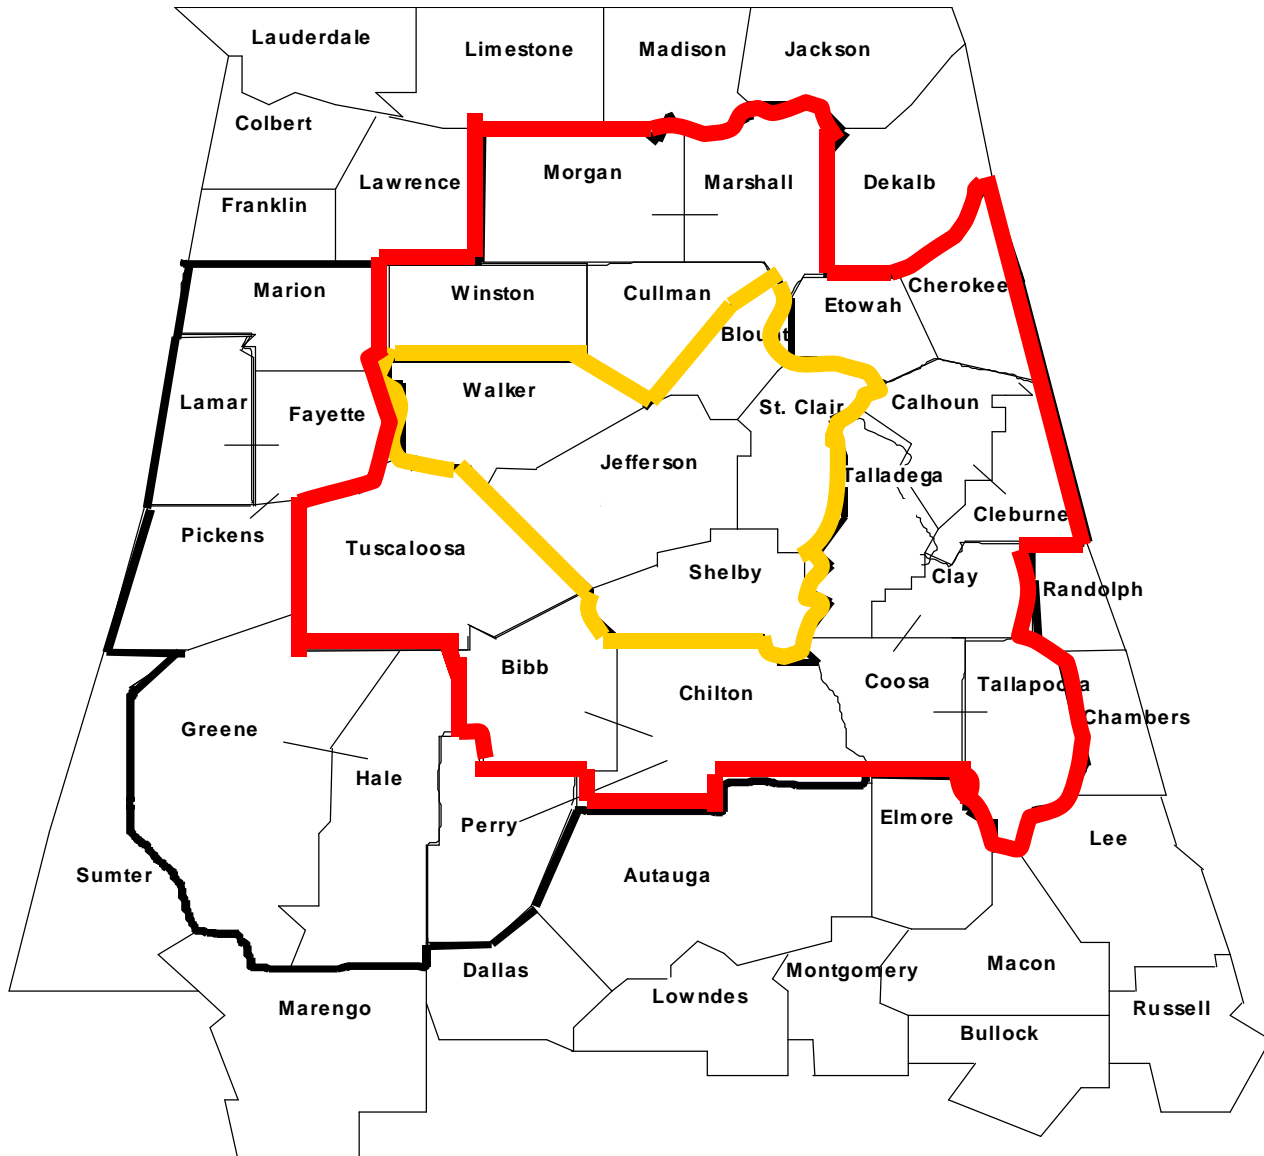

NEW & IMPROVED SIGNAL!!!

EXPANDS ITS REACH ACROSS CENTRAL ALABAMA

 Five County Metro Survey Area
(Blount, Jefferson, St. Clair, Shelby, Walker)

 Total WNCB Coverage